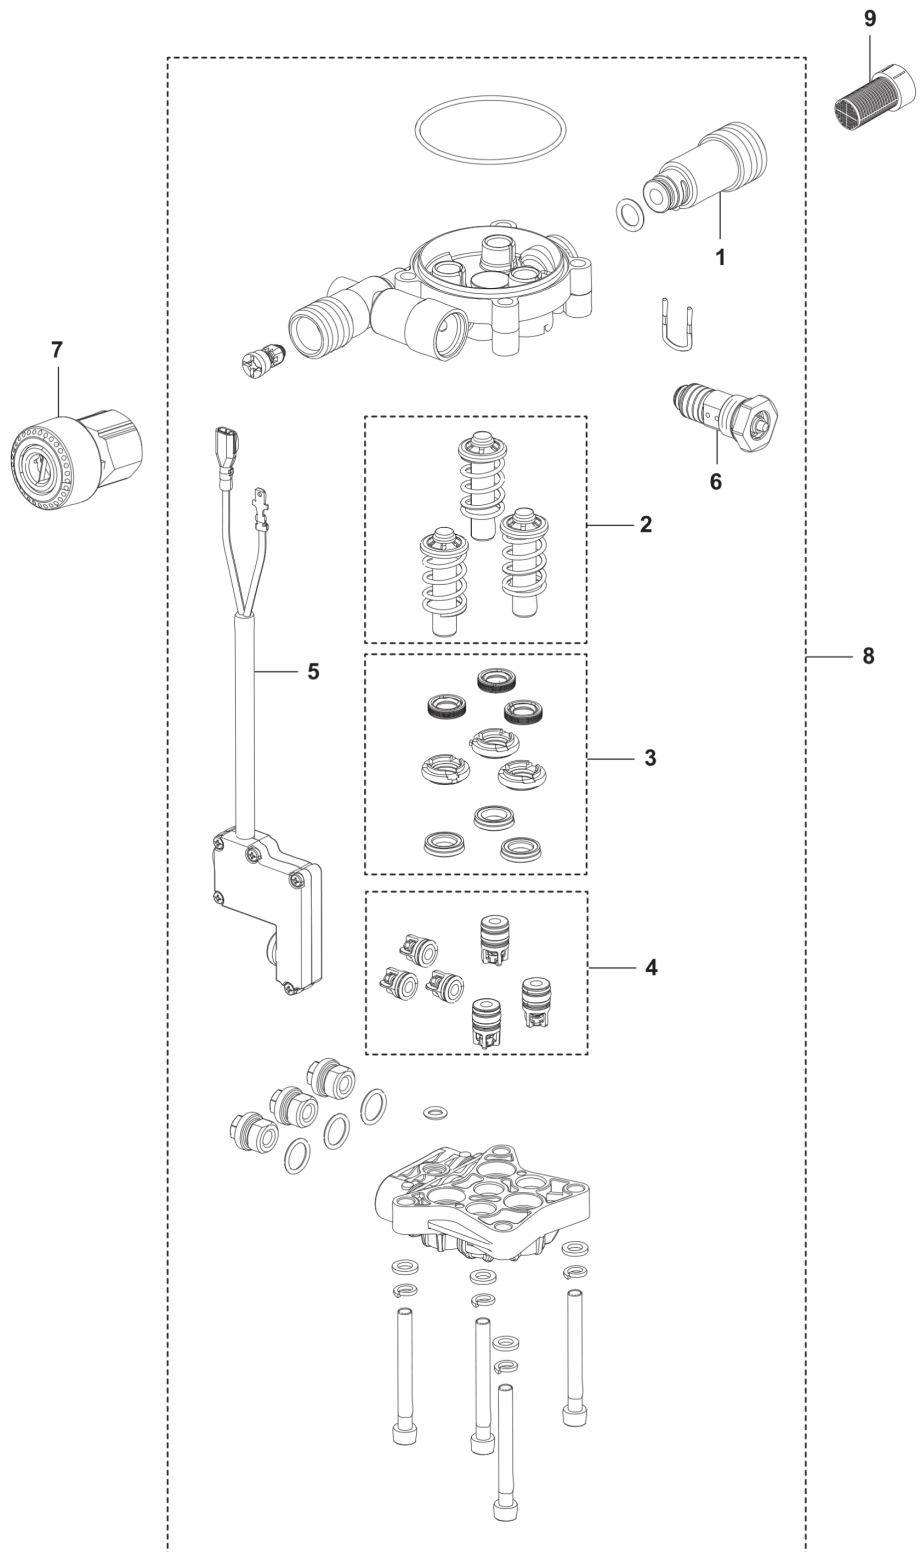

546090001

SCHAKELAARMAIN SWITCH

6

546090201

DEKSELSETCABINET PARTS

7

546090301

KOPPELINGWATER OUTLET FEMALE COUPLING

8

546090401

STEUNFOOT SUPPORT

9

546090501

HAAKCABLE HOOKS

10

546090601

HENDELHANDLE

PW 130
MOTOR PUMP

1

592617715

InletWATER INLET

2

546091201

ZUIGER COMPL.PUMP PISTON KIT